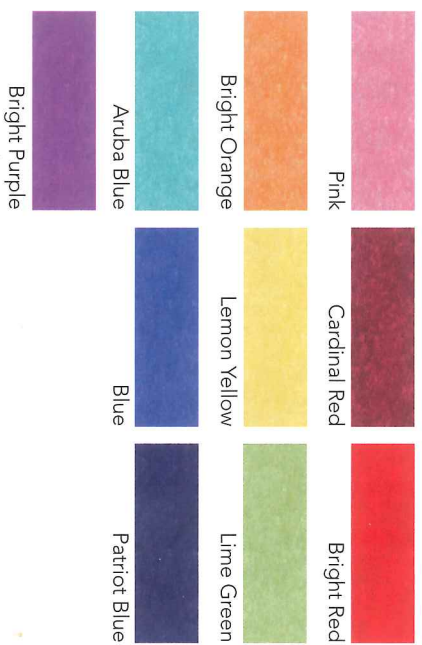

POLYWOOD COLORS

Standard Colors

Premium Colors

Premium Colors - Natural Finishes